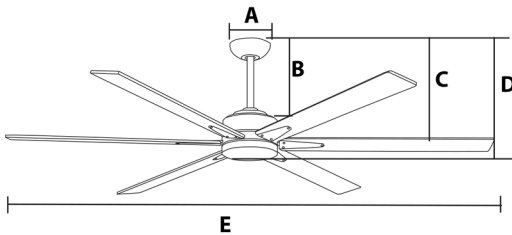

Model : PLANET LED 72" #11300

Spec.Description

1 Product Warranty

PLANET 
Curved Solid Wood Blades

Planet RB

Planet WH

2 Feature

Model	Motor Type	Body Material	Blades	Blades Material	Fan Sweep (Diameter)	Control Mode	Lighting
Planet	DC	Steel Plate	6	Solid Wood	72"	Remote Control	NIL (LED270)

3 Fan Dimension

Unit : CM.				
A	B	C	D	E
15	35.2	43.7	54.8	183

4 Power Consumption & Efficiency

Speed	Current(A)	Wattage(W)	Motor Speed (RPM)	Air Flow (CFM)	Efficiency (CFM/W)	m/s
1	0.11	6.4	45	3900	609	0.6
2	0.13	10.2	76	6462	634	0.9
3	0.16	14.9	93	7912	531	1.2
4	0.19	20.9	109	9268	443	1.3
5	0.25	29.2	124	10543	361	1.5
6	0.32	41.7	142	12074	290	1.8