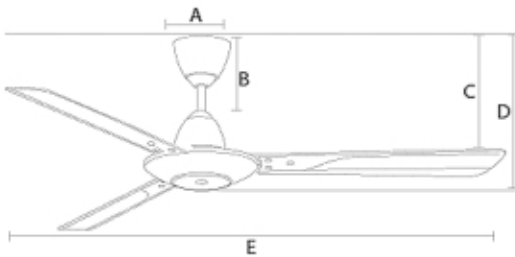

Model : LA NEW 56" ABS #2220

Spec.Description

1 Product Warranty

LA NEW
ABS

2 Feature

| Model | Motor Type | Body Material | Blades | Blades Material | Fan Sweep (Diameter) | Control Mode | Lighting |
|------------|------------|---------------|--------|-----------------|----------------------|--------------|----------|
| LA NEW ABS | AC Motor | Steel Plate | 3 | ABS | 56" | Wall Control | n/a |

3 Fan Dimension

| Unit : CM. | | | | |
|------------|----|------|----|-----|
| A | B | C | D | E |
| 13 | 25 | 36.5 | 40 | 142 |

4 Power Consumption & Efficiency

| Speed | Current(A) | Wattage(W) | Motor Speed (RPM) | Air Flow (CFM) | Efficiency (CFM/W) | m/s |
|-------|------------|------------|-------------------|----------------|--------------------|-----|
| 1 | 0.26 | 57 | 205 | 4237.20 | 74.34 | 2.0 |
| 2 | 0.22 | 36 | 170 | 3813.48 | 105.93 | 1.8 |
| 3 | 0.17 | 20 | 123 | 2754.18 | 137.71 | 1.3 |
| 4 | 0.12 | 9 | 76 | 1483.02 | 164.78 | 0.7 |