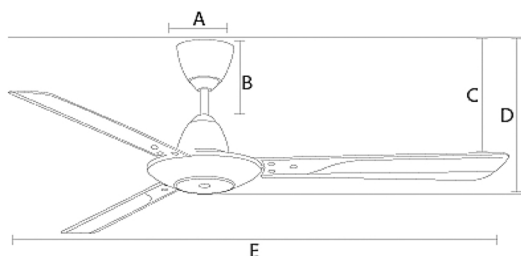

Model : LA NEW 56" ABS #2220

Spec.Description

1 Product Warranty

LA NEW
ABS

Motor 10 Years Warranty
Kutub/Kutub 10 Y

WH

2 Feature

Model	Motor Type	Body Material	Blades	Blades Material	Fan Sweep (Diameter)	Control Mode	Lighting
LA NEW ABS	AC Motor	Steel Plate	3	ABS	56"	Wall Control	n/a

3 Fan Dimension

Unit : CM.				
A	B	C	D	E
13	25	36.5	40	142

4 Power Consumption & Efficiency

Speed	Current(A)	Wattage(W)	Motor Speed (RPM)	Air Flow (CFM)	Efficiency (CFM/W)	m/s
1	0.26	57	205	4237.20	74.34	2.0
2	0.22	36	170	3813.48	105.93	1.8
3	0.17	20	123	2754.18	137.71	1.3
4	0.12	9	76	1483.02	164.78	0.7