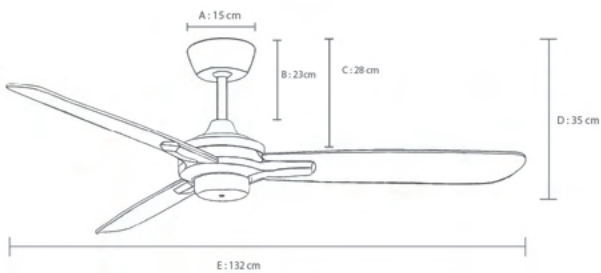

Carton Package						
L (cm)	W (cm)	H (cm)	Cu Ft.	Cu M.	Nt Wt (kg)	Gs Wt (kg)
60.8	36.8	18.5	1.46	0.04	7.10	8.10

Triminal ABS #5910

Body : Steel Plate

Blades : 52" ABS Blades

Motor : AC Motor

Control : Wall Control (Optional Remote Control)

*Zinc Plated Steel & Powder Coated Finish

*For outdoors with roof in non-beach areas