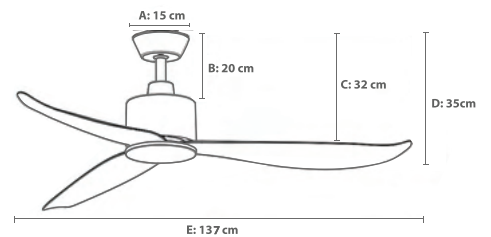

Carton Package							
Model	L (cm)	W (cm)	H (cm)	Cu Ft.	Cu M.	Nt Wt (kg)	Gs Wt (kg)
NL	70	27	30	2.00	0.06	5.45	6.45
LED	70	27	30	2.00	0.06	5.70	6.70