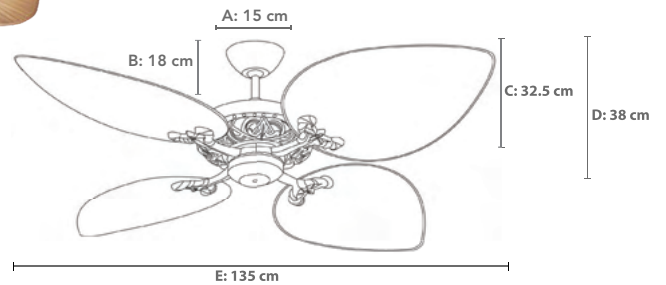

Phuket #7550

- Body : Poly-Resin
- Blades : 53" ABS Blades
- Motor : AC Motor
- Control : Pull Chain (Optional Wall/Remote Control)

Carton Package							
Model	L (cm)	W (cm)	H (cm)	Cu Ft.	Cu M.	Nt Wt (kg)	Gs Wt (kg)
Motor	51	36	31	2.01	0.06	9.95	11.31
Blade	53	37	3	0.21	0.01