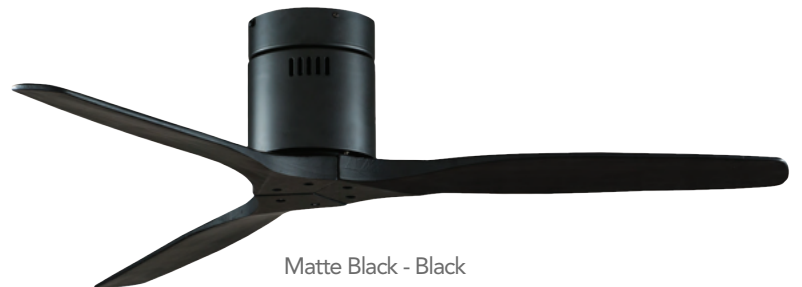

## SOLID WOOD 52"

DR-Down Rod  
Matte Black - Maple

White - White

HR-Flush Mount  
Brushed Nickel - Oak

Matte Black - Black

Dark Bronze W/Gold - Oak

Oil Rubbed Bronze - Maple

### Ken Solid Wood 52" AC #8950

**Body :** Steel Plate  
**Blades :** 52" Solid Wood Blades  
**Motor :** AC Motor  
**Control :** Wall Control (Optional Remote Control)