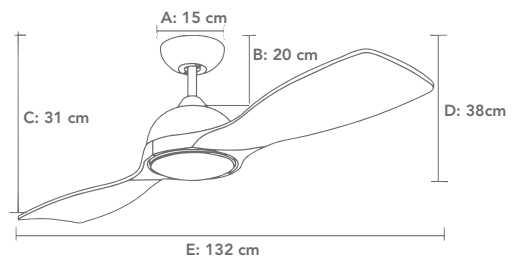

Libra #7930

- Body : Steel Plate
- Blades : 52" Solid Wood Blades
- Motor : DC Motor
- Lighting : LED 22W
- Control : Remote Control (Optional Wall Control DC)

Carton Package						
L (cm)	W (cm)	H (cm)	Cu Ft.	Cu M.	Net Wt (kg)	Gs Wt (kg)
69	37.5	24.9	2.28	0.06	5.69	6.77