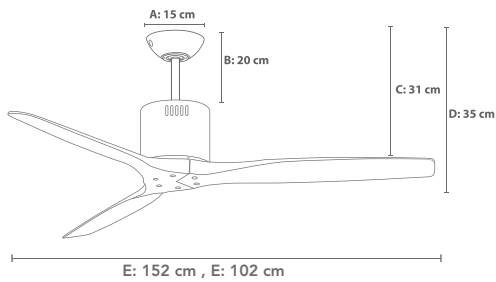

40" Brushed Nickel - Oak

Carton Package							
Model	L (cm)	W (cm)	H (cm)	Cu Ft.	Cu M.	Nt Wt (kg)	Gs Wt (kg)
Ken 60"	68	21.8	34.6	1.81	0.05	6.19	7.16
Ken 40"	68	21.8	34.6	1.81	0.05	5.75	6.68

Ken Solid Wood 60" AC #10250

Body : Steel Plate
Blades : 60" Solid Wood Blades
Motor : AC Motor
Control : Wall Control (Optional Remote Control)

Ken Solid Wood 60" DC #11545

Body : Steel Plate
Blades : 60" Solid Wood Blades
Motor : DC Motor
Control : DC-1 Remote Control Only

Ken Solid Wood 40" AC #8300

Body : Steel Plate
Blades : 40" Solid Wood Blades
Motor : AC Motor
Control : Wall Control (Optional Remote Control)

Ken Solid Wood 40" DC #9600

Body : Steel Plate
Blades : 40" Solid Wood Blades
Motor : DC Motor
Control : DC-1 Remote Control Only