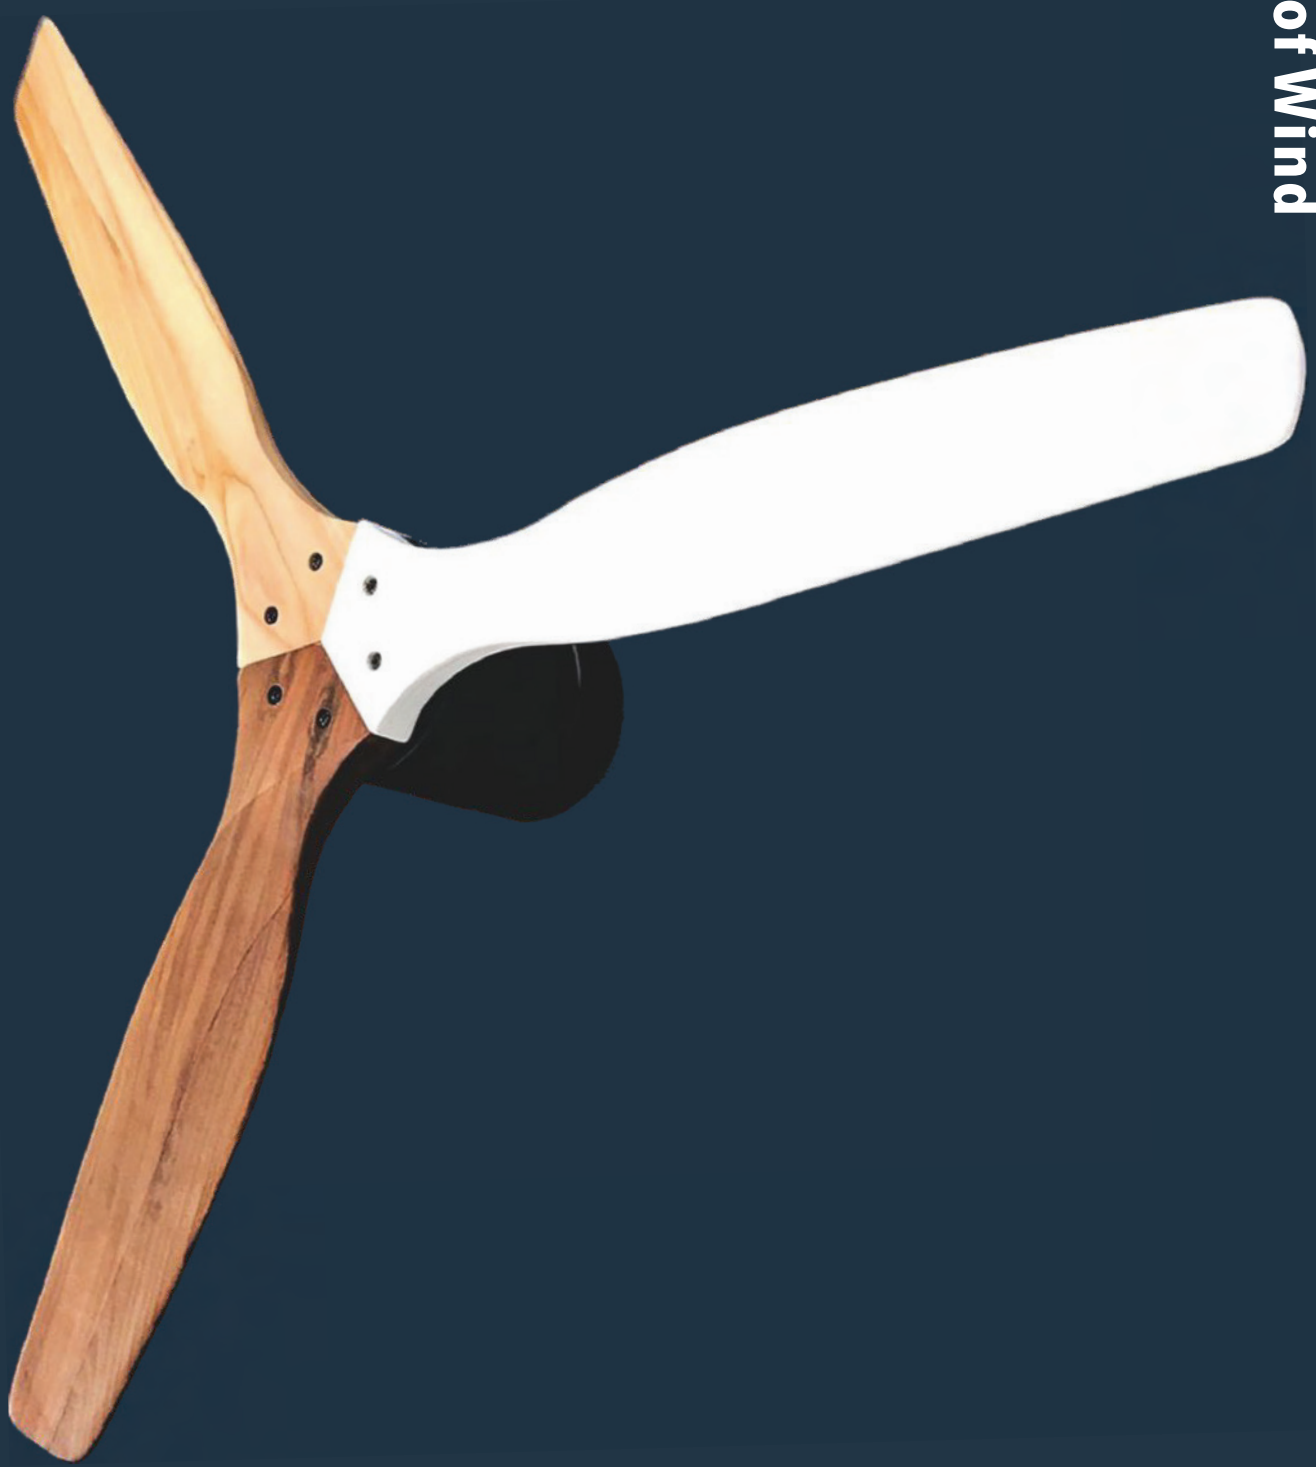

Aesthetics of Wind
Since 1985

**MR
· KEN**