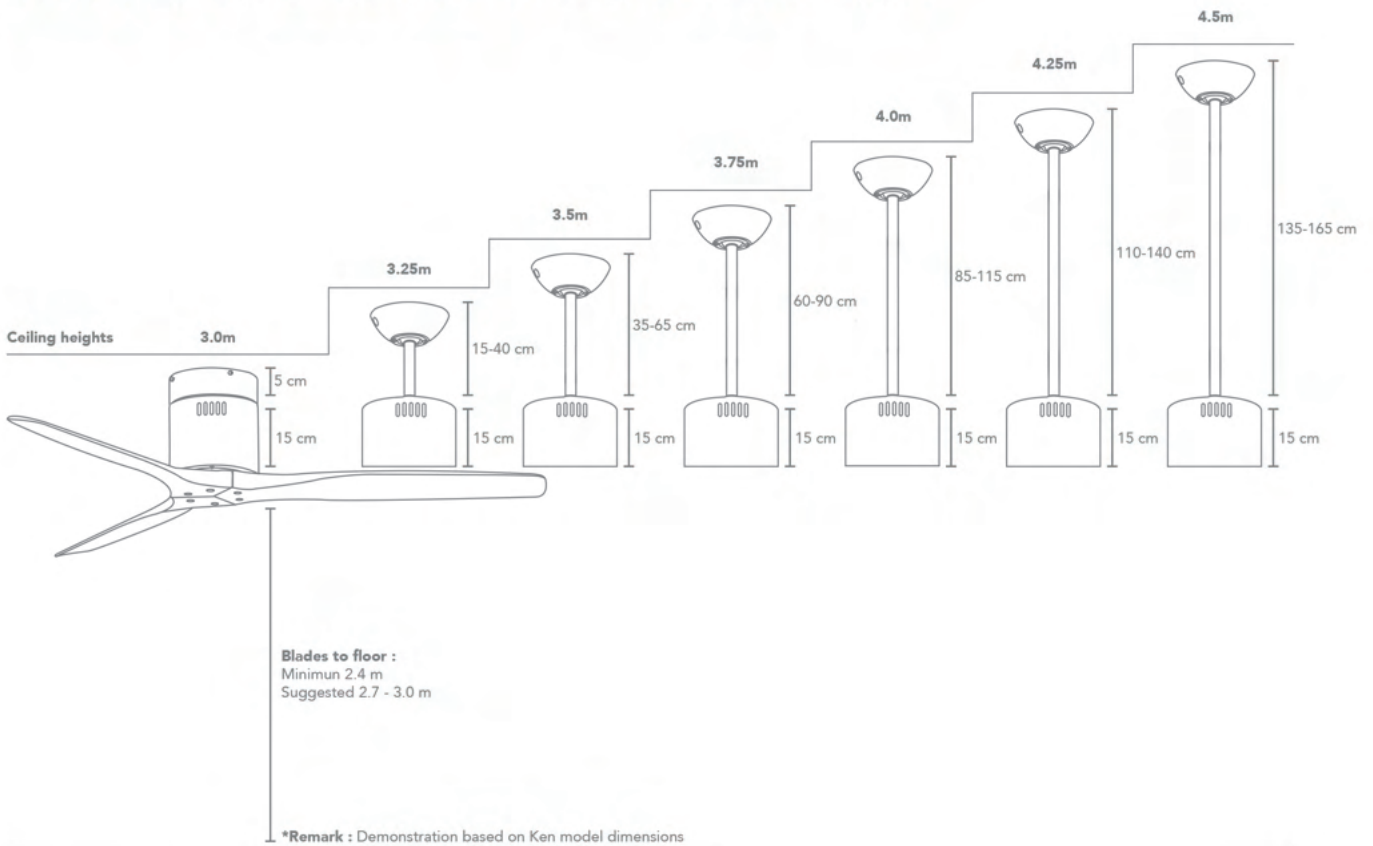

WHAT IS THE IDEAL DOWNROD LENGTH?