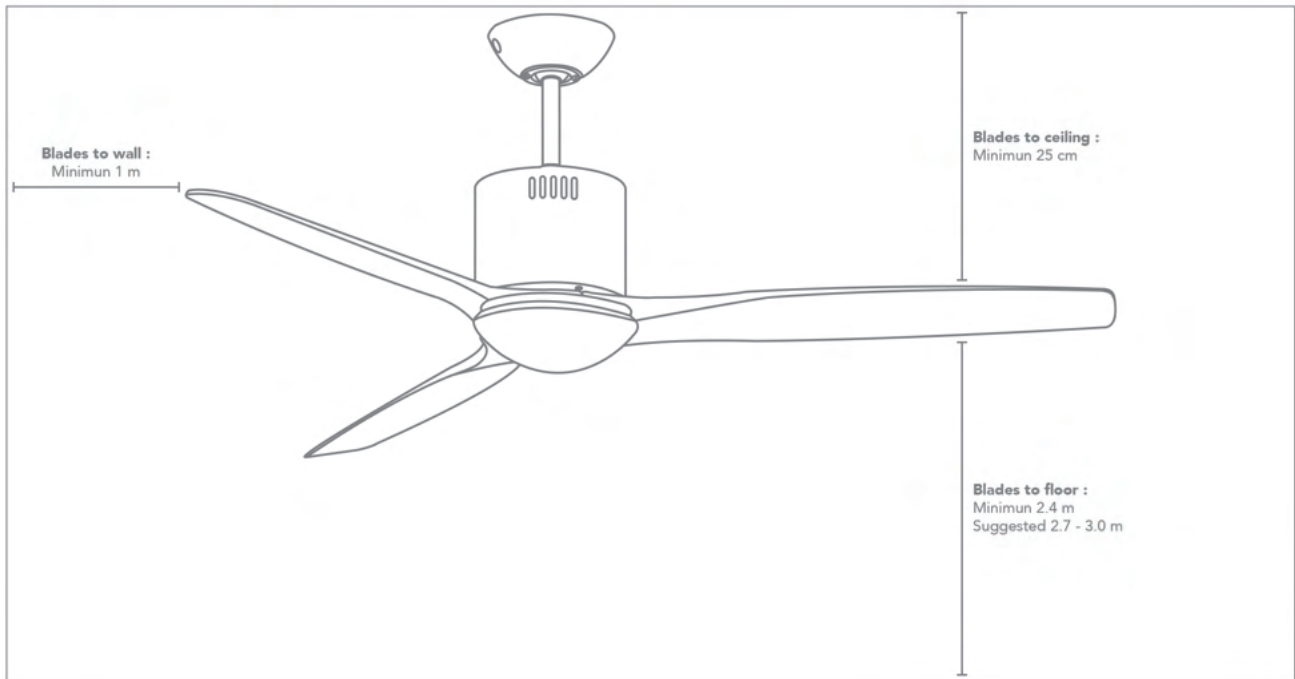

WHAT IS THE IDEAL FAN HEIGHT?