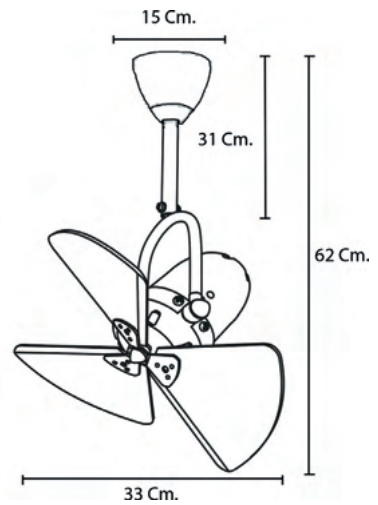

# FINO SWING

Antique Brass - Cherry

Brushed Nickel - White Oak

**Fino Swing #9790**

**Body :** Steel Plate

**Blades :** 13" Plywood Blades

**Motor :** AC Motor

**Control :** VC-V Remote Control