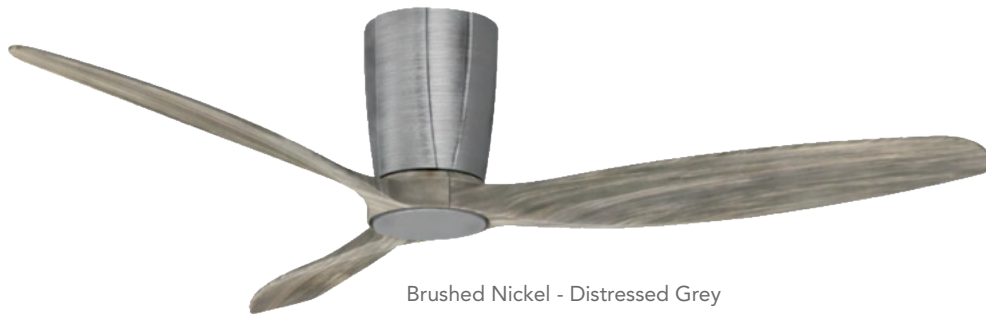

Brushed Nickel - Distressed Grey