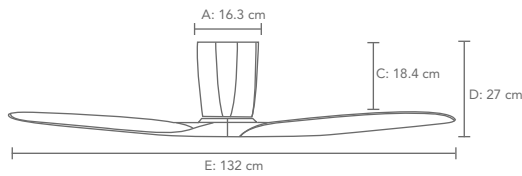

# METRO

Rubbed Bronze - Walnut

Brushed Nickel - Distressed Grey

White - Seashore White

LK135 Twist-lock/Easy assembly

Cover

Integrated LK 135 Adaptable

Carton Package						
L (cm)	W (cm)	H (cm)	Cu Ft.	Cu M.	Nt Wt (kg)	Gs Wt (kg)
69	24	38.5	2.25	0.06	4.59	5.59