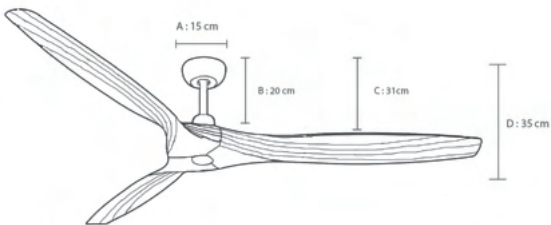

Carton Package						
L (cm)	W (cm)	H (cm)	Cu Ft.	Cu M.	Nt Wt (kg)	Gs Wt (kg)
80.5	23	34	2.22	0.06	5.20	6.20

Sinel #8795

Body : Steel Plate

Blades : 60" ABS Blades

Motor : DC Motor

Control : DC-3 Remote Control

* Zinc Plated Steel & Powder Coated Finish

* For outdoors with roof in non-beach areas