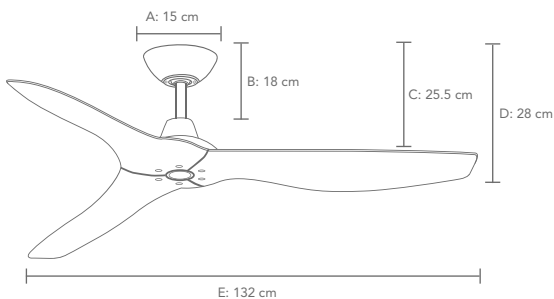

Carton Package						
L (cm)	W (cm)	H (cm)	Cu Ft.	Cu M.	Nt Wt (kg)	Gs Wt (kg)
69	26	17	1.05	0.02	4.7	5.2

Hyper #7375
WH-WH, WH-MB
MB-MB, MB-WH

Hyper #8200
WH-MP, WH-DK, WH-WN
MB-MP, MB-DK, MB-WN

Body : Steel Plate
Blades : 52" ABS Blades
Motor : DC Motor
Control : Remote Control (Optional Wall Control DC)