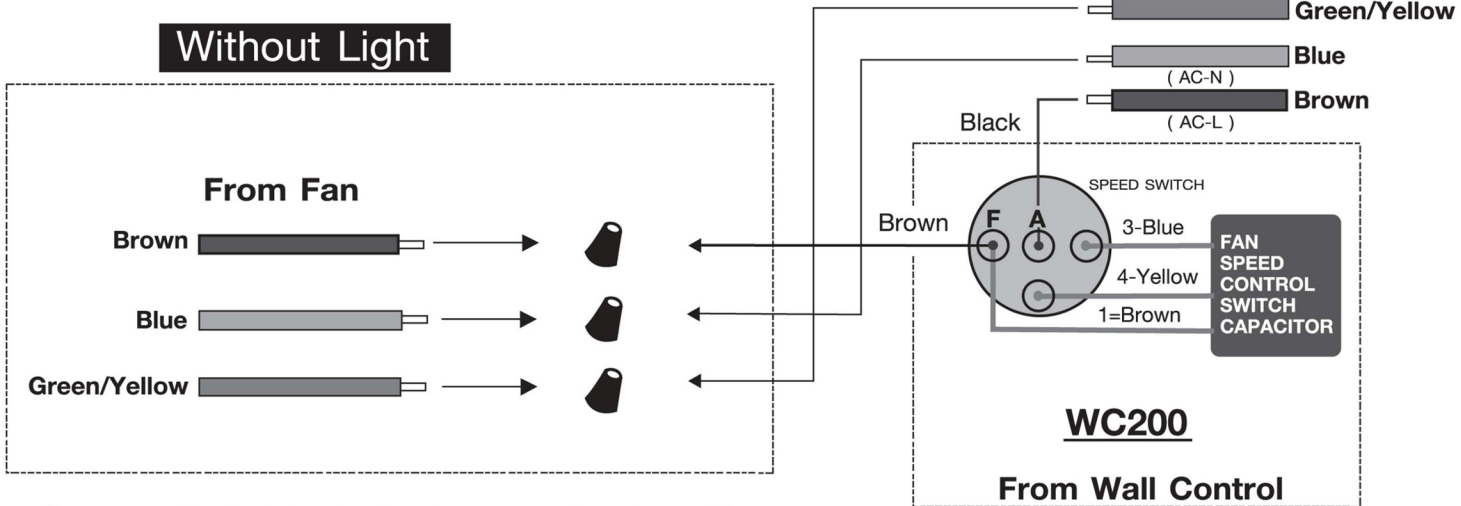

Make wire connection

Without Light