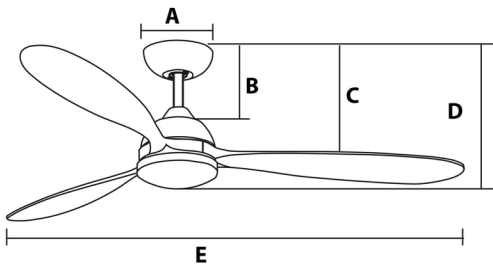

Model : VITA 52" #7400

Spec.Description

1 Product Warranty

VITA
VT Curved Solid Wood Blades

VITA RB

VITA WH

2 Feature

Model	Motor Type	Body Material	Blades	Blades Material	Fan Sweep (Diameter)	Control Mode	Lighting
VITA	DC	Steel Plate	3	Solid Wood	52"	Remote Control	LED 15W

3 Fan Dimension

Unit : CM.				
A	B	C	D	E
15	20.4	27.5	36.3	132

4 Power Consumption & Efficiency

Speed	Current(A)	Wattage(W)	Motor Speed (RPM)	Air Flow (CFM)	Efficiency (CFM/W)	m/s
1	0.09	8.0	113	4303	538	1.1
2	0.11	10.0	129	4912	491	1.3
3	0.14	12.8	144	5483	428	1.4
4	0.16	16	161	6131	383	1.6
5	0.20	21	178	6778	323	1.8
6	0.23	27	208	7464	276	1.9