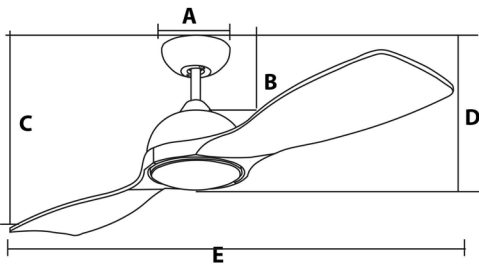

Model : LIBRA 52" #7700

Spec.Description

1 Product Warranty

LIBRA
LB Curved Solid Wood Blades

VITA WH

2 Feature

Model	Motor Type	Body Material	Blades	Blades Material	Fan Sweep (Diameter)	Control Mode	Lighting
LIBBRA	DC	Steel Plate	3	Solid Wood	52"	Remote Control	LED 22W

3 Fan Dimension

Unit : CM.				
A	B	C	D	E
15	20.3	31	38	132

4 Power Consumption & Efficiency

Speed	Current(A)	Wattage(W)	Motor Speed (RPM)	Air Flow (CFM)	Efficiency (CFM/W)	m/s
1	0.10	6	90	3534	589	0.9
2	0.12	8.7	114	3546	408	0.9
3	0.15	12	144	4478	373	1.2
4	0.18	17	168	5507	324	1.4
5	0.24	26	197	6127	236	1.6
6	0.29	35	217	6750	193	1.7