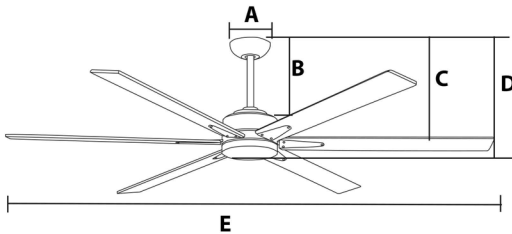

Model : PLANET LED 84" #12300

Spec.Description

1 Product Warranty

PLANET
 Curved Solid Wood Blades

Planet RB

Planet WH

2 Feature

Model	Motor Type	Body Material	Blades	Blades Material	Fan Sweep (Diameter)	Control Mode	Lighting
Planet	DC	Steel Plate	6	Solid Wood	84"	Remote Control	NIL (LED270)

3 Fan Dimension

Unit : CM.				
A	B	C	D	E
15	35.2	43.7	54.8	213

4 Power Consumption & Efficiency

Speed	Current(A)	Wattage(W)	Motor Speed (RPM)	Air Flow (CFM)	Efficiency (CFM/W)	m/s
1	0.11	6.2	35	6336	1022	0.7
2	0.13	9.9	57	9876	998	1.1
3	0.16	14.4	70	12151	844	1.3
4	0.19	20.3	82	14208	700	1.6
5	0.25	28.3	93	16114	569	1.8
6	0.32	40.6	105	18194	448	2.0