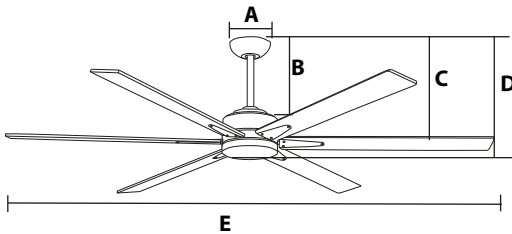

Model : PLANET LED 72" #11300

Spec. Description

1 Product Warranty

PLANET
 Curved Solid Wood Blades

Planet RB

Planet WH

2 Feature

Model	Motor Type	Body Material	Blades	Blades Material	Fan Sweep (Diameter)	Control Mode	Lighting
Planet	DC	Steel Plate	6	Solid Wood	72"	Remote Control	NIL (LED270)

3 Fan Dimension

Unit : CM.				
A	B	C	D	E
15	20.3	31	38	132

4 Power Consumption & Efficiency

Speed	Current(A)	Wattage(W)	Motor Speed (RPM)	Air Flow (CFM)	Efficiency (CFM/W)	m/s
1	0.11	6.4	90	3534	589	0.9
2	0.13	10.2	114	3546	408	0.9
3	0.16	14.9	144	4478	373	1.2
4	0.19	20.9	168	5507	324	1.4
5	0.25	29.2	197	6127	236	1.6
6	0.32	41.7	217	6750	193	1.7