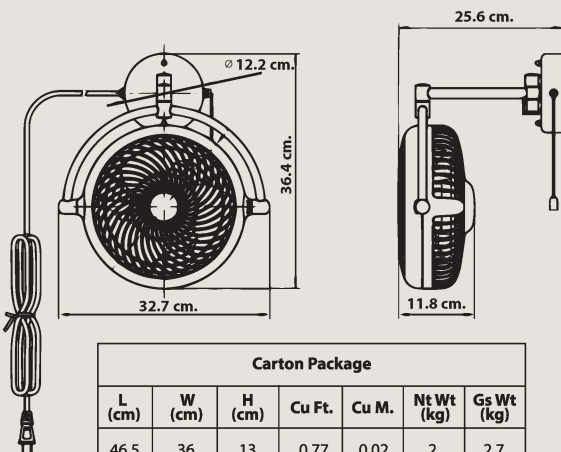

Motor : AC Motor

Control : Pull Chain

Fino Chic

Roman Bronze-Mahogany

Matte Black-White Oak

Chrome-White Oak

Fino Chic #10272

Body : Steel Plate

Blades : 16" Paulownia Blades

Motor : DC Motor

Control : VC-V Remote Control

Carton Package						
L (cm)	W (cm)	H (cm)	Cu Ft.	Cu M.	Nt Wt (kg)	Gs Wt (kg)
49.9	42.4	22.5	1.71	0.048	4.2	5.7

Fino Swing

Matte Black-White

Anitique-Chery

Brushed Nickel-Oak

Roman Bronze-Cherry

Carton Package							
L (cm)	W (cm)	H (cm)	Cu Ft.	Cu M.	Nt Wt (kg)	Gs Wt (kg)	
74.2	40.2	20.6	1.38	0.04	4.7	6	

Fino Swing WC #8357

Body : Steel Plate
Blades : 13" Acrylonitrile Styren(AS)
Motor : AC Motor
Control : VC-V Remote Control

Fino Swing RC #9502

Body : Steel Plate
Blades : 13" Acrylonitrile Styren(AS)
Motor : AC Motor
Control : Wall Control