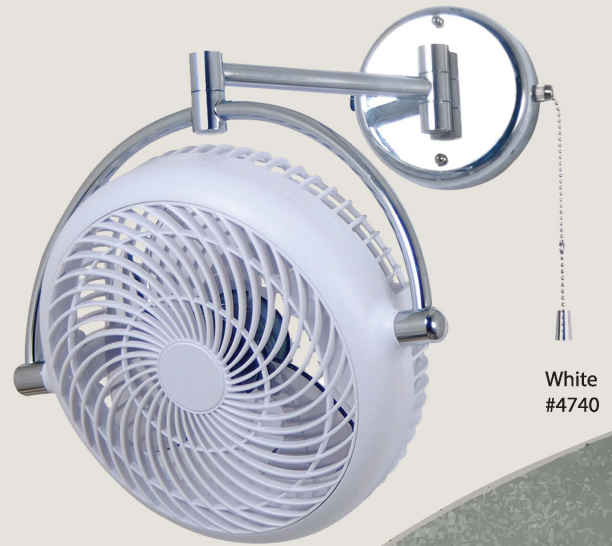

New trends that you must try

Vivi

Black-Walnut
#5671

Black
#4740

White
#4740

VIVI Wall Fans

Body : Steel Plate

Blades : 8" Acrylonitrile Styren(AS)

Motor : AC Motor

Control : Pull Chain

Fino Chic

Roman Bronze-Mahogany

Matte Black-White Oak

Chrome-White Oak

Fino Chic #10272

Body : Steel Plate

Blades : 16" Paulownia Blades

Motor : DC Motor

Control : VC-V Remote Control

Carton Package						
L (cm)	W (cm)	H (cm)	Cu Ft.	Cu M.	Nt Wt (kg)	Gs Wt (kg)
49.9	42.4	22.5	1.71	0.048	4.2	5.7

Fino Swing

Matte Black-White

Fino Swing RC #9502

Body : Steel Plate
Blades : 13" Acrylonitrile Styren(AS)
Motor : AC Motor
Control : Wall Control