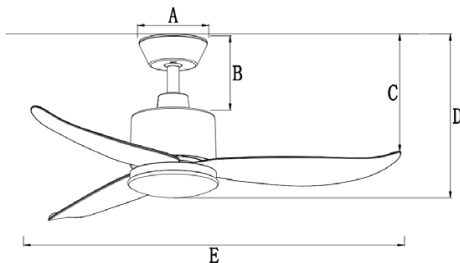

Model : SEABIRD-OD LED 46" #7050

Spec.Description

1 Product Warranty

SEABIRD-OD 
SOLID WOOD

WALNUT-ABS

2 Feature

Model	Motor Type	Body Material	Blades	Blades Material	Fan Sweep (Diameter)	Control Mode	Lighting
SEABIRD-OD	DC Motor	Plastic	3	ABS	36"	Wal Control Only	n/a

3 Fan Dimension

Unit : CM.				
A	B	C	D	E
15	20	31	35	113

4 Power Consumption & Efficiency

Speed	Current(A)	Wattage(W)	Motor Speed (RPM)	Air Flow (CFM)	Efficiency (CFM/W)	m/s
1	0.055	5	90	1604	308	0.76
2	0.065	6	118	2139	345	1.01
3	0.078	8	146	2671	325	1.26
4	0.107	11	175	3125	298	1.47
5	0.129	14	202	3636	256	1.72
6	0.164	19	230	4365	234	2.06