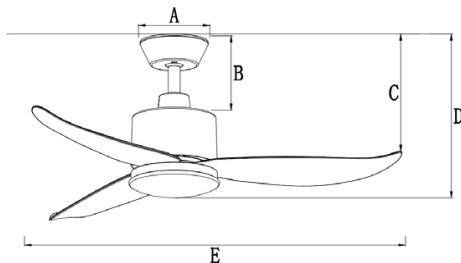

3 Fan Dimension

Unit : CM.				
A	B	C	D	E
15	20	32	40.5	135

4 Power Consumption & Efficiency

Speed	Current(A)	Wattage(W)	Motor Speed (RPM)	Air Flow (CFM)	Efficiency (CFM/W)	m/s
1	0.264	24	90	2567	107	1.21
2	0.284	26	118	3365	127	1.59
3	0.317	30	146	4066	134	1.92
4	0.363	36	175	4997	140	2.36
5	0.422	43	202	5683	131	2.68
6	0.494	53	230	6699	126	3.16

5 Weight/Size (Carton Box)

Gross Weight (Kgs.)	Net Weight (Kgs.)	Size LxWxH (Cm.)	CU.FT	CU.M
6.6	6	70.5 x 27 x 30.5	2.05	0.06