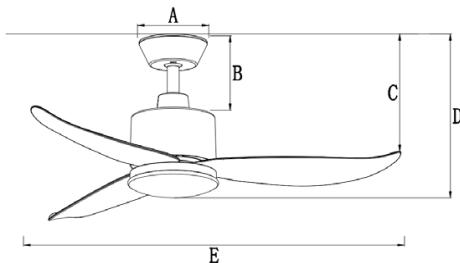

3 Fan Dimension

Unit : CM.				
A	B	C	D	E
15	20	32	35	135

4 Power Consumption & Efficiency

Speed	Current(A)	Wattage(W)	Motor Speed (RPM)	Air Flow (CFM)	Efficiency (CFM/W)	m/s
1	0.064	6.1	90	2567	421	1.21
2	0.084	8.5	118	3365	396	1.59
3	0.117	12.4	146	4066	328	1.92
4	0.163	17.7	175	4997	282	2.36
5	0.222	25.3	202	5683	225	2.68
6	0.294	35.3	230	6699	190	3.16

5 Weight/Size (Carton Box)

Gross Weight (Kgs.)	Net Weight (Kgs.)	Size LxWxH (Cm.)	CU.FT	CU.M
6.3	5.7	70.5 x 27 x 30.5	2.05	0.06