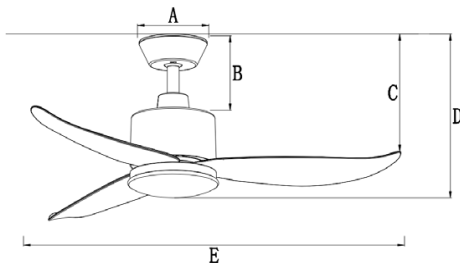

Model : SEABIRD-OD LED 46" #7050

Spec.Description

1 Product Warranty

SEABIRD-OD 
SOLID WOOD

WALNUT-ABS

2 Feature

Model	Motor Type	Body Material	Blades	Blades Material	Fan Sweep (Diameter)	Control Mode	Lighting
SEABIRD-OD	DC Motor	Plastic	3	ABS	36"	Remote Control Only	18W

3 Fan Dimension

Unit : CM.				
A	B	C	D	E
15	20	28	40.5	113

4 Power Consumption & Efficiency

Speed	Current(A)	Wattage(W)	Motor Speed (RPM)	Air Flow (CFM)	Efficiency (CFM/W)	m/s
1	0.26	23	90	1604	69	0.76
2	0.27	24	118	2139	88	1.01
3	0.28	26	146	2671	102	1.26
4	0.31	28	175	3125	110	1.47
5	0.33	32	202	3636	113	1.72
6	0.36	36	230	4365	119	2.06