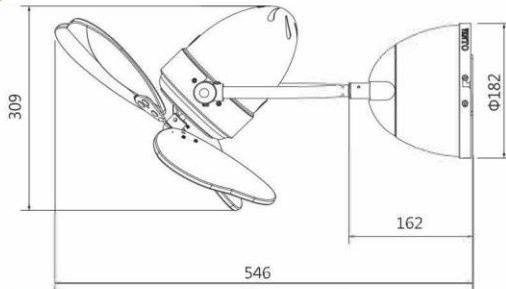

### 2 Feature

Model	Motor Type	Body Material	Blades	Blades Material	Fan Sweep (Diameter)	Control Mode	Lighting
FINO CHIC WALL FAN	DC Motor	Steel Plate	3	Paulownia	16"	Remote Control Only	n/a

### 3 Fan Dimension

Unit : CM.

A	B	C	D	E
18	16	55	31	n/a