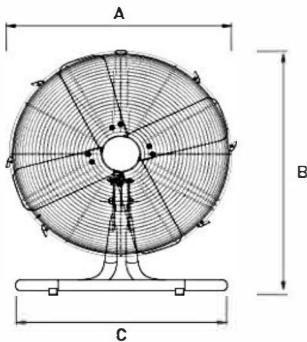

Model : AIRCRAFTS FLOOR 18" #2790

Spec. Description

1 Product

MB/Matt black

PW/Pearl White

CG/Champagne Gold

2 Feature

| Model | Motor Type | Body Material | Blades | Blades Material | Fan Sweep (Diameter) | Control Mode | Lighting |
|-----------------|------------|---------------|--------|-----------------|----------------------|----------------|----------|
| AIRCRAFTS FLOOR | AC Motor | Steel | 4 | Steel | 18" | Switch 3 Speed | n/a |

3 Fan Dimension

| Unit : CM | | |
|-----------|----|----|
| A | B | C |
| 52 | 60 | 46 |

4 Power Consumption & Efficiency

| Speed | Voltage Frequency | Wattage(W) | Motor Speed(RPM) | Air Flow(CFM) | Sound Level (dBA) |
|-------|----------------------|------------|------------------|---------------|-------------------|
| Hi | 100V-240V 50/60HZ | 127 | 1340 | 4551 | 36 |
| Med | | 97 | 1150 | | |
| Low | | 90 | 930 | | |