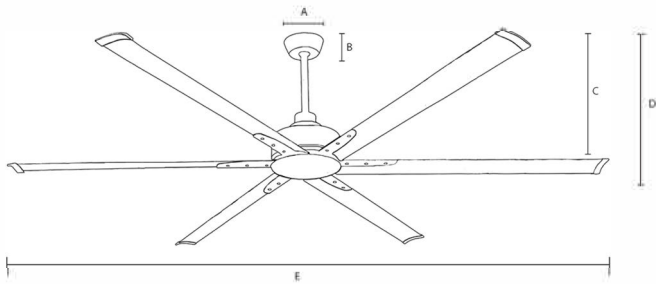

Spec.Description

Max Affected Area 75 m²

Proper ceiling fan height Fan blade to floor 4.5 m.

1 Product Warranty

MB-Matte Back

WH-White

MB-Aluminum

2 Feature

Model	Motor Type	Body Material	Blades	Blades Material	Fan Sweep (Diameter)	Control Mode	Lighting
Mega 2M	DC Motor	Steel Plate	6	Aluminum Alloy	2 m	Remote Control / Wall Control DC	n/a

3 Fan Dimension

A	B	C	D	E
16.5	27.7	50	60.6	200