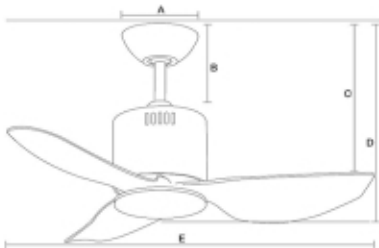

# Model : SEABIRD 30" DC DR #4600

### 2 Feature

Model	Motor Type	Body Material	Blades	Blades Material	Fan Sweep (Diameter)	Control Mode	Lighting
SEABIRD 30"DC DR	DC Motor	Steel Plate	3	ABS	30	Remote Control	n/a

### 3 Fan Dimension

Unit : CM.				
A	B	C	D	E
17.5	n/a	21	23	76