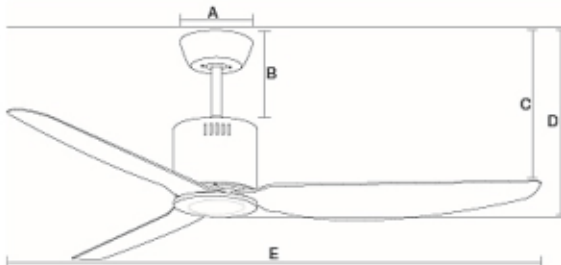

Model : SEABIRD 52" DC DR #5770

Spec.Description

1 Product Warranty

SEABIRD
52"

WH-ABS

2 Feature

Model	Motor Type	Body Material	Blades	Blades Material	Fan Sweep (Diameter)	Control Mode	Lighting
SEABIRD 52"DC DR	DC Motor	Steel Plate	3	ABS	52	Remote Control Only	n/a

3 Fan Dimension

Unit : CM.				
A	B	C	D	E
15	20	36	38	132

4 Power Consumption & Efficiency

Speed	Current(A)	Wattage(W)	Motor Speed (RPM)	Air Flow (CFM)	Efficiency (CFM/W)	m/s
1	0.040	2.8	72	1483.02	529.65	0.7
2	0.056	4.5	97	2118.60	470.80	1.0
3	0.072	6.0	114	2542.32	423.72	1.2
4	0.115	10.8	147	3177.90	294.25	1.5
5	0.168	16.7	174	3813.48	228.35	1.8
6	0.276	30.2	213	4872.78	161.35	2.3