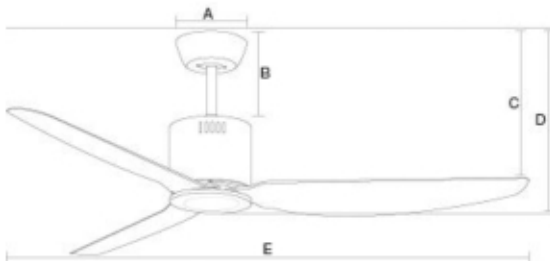

Model : SEABIRD 42" AC DR #3530

Spec.Description

1 Product Warranty

WH

2 Feature

Model	Motor Type	Body Material	Blades	Blades Material	Fan Sweep (Diameter)	Control Mode	Lighting
SEABIRD 42"AC DR	AC Motor	Steel Plate	3	ABS	42	Remote Control Only	n/a

3 Fan Dimension

Unit : CM.				
A	B	C	D	E
15	20	36	38	106

4 Power Consumption & Efficiency

Speed	Current(A)	Wattage(W)	Motor Speed (RPM)	Air Flow (CFM)	Efficiency (CFM/W)	m/s
1	0.24	50	276	5508.36	110.17	2.6
2	0.21	36	257	4660.92	129.47	2.2
3	0.17	21	206	4025.34	191.68	1.9
4	0.24	9	136	2966.04	329.56	1.4