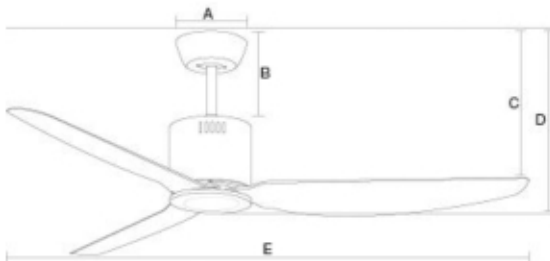

Model : SEABIRD 42" DC DR #4920

Spec.Description

1 Product Warranty

SEABIRD
42"

WH

2 Feature

Model	Motor Type	Body Material	Blades	Blades Material	Fan Sweep (Diameter)	Control Mode	Lighting
SEABIRD 42"DC DR	DC Motor	Steel Plate	3	ABS	42	Remote Control Only	n/a

3 Fan Dimension

Unit : CM.				
A	B	C	D	E
15	20	36	38	106

4 Power Consumption & Efficiency

Speed	Current(A)	Wattage(W)	Motor Speed (RPM)	Air Flow (CFM)	Efficiency (CFM/W)	m/s
1	0.040	2.8	72	1483.02	529.65	0.7
2	0.056	4.5	97	2118.60	470.80	1.0
3	0.072	6.0	114	2542.32	423.72	1.2
4	0.115	10.8	147	3177.90	294.25	1.5
5	0.168	16.7	174	3813.48	228.35	1.8
6	0.276	30.2	213	4872.78	161.35	2.3