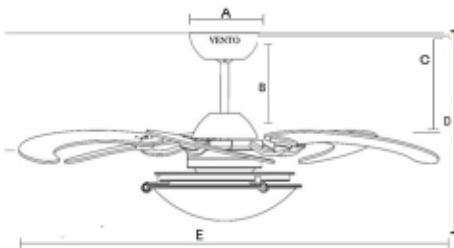

Model : SOLE #13880

Spec.Description

1 Product Warranty

* SOLE

2 Feature

Model	Motor Type	Body Material	Blades	Blades Material	Fan Sweep (Diameter)	Control Mode	Lighting
SOLE	AC Motor	Steel Plate	5	Plywood	48"	Remote Control Only	E-14x3 (not include)

3 Fan Dimension

Unit : CM.				
A	B	C	D	E
16.5	21	29	46	122

4 Power Consumption & Efficiency

Speed	Current(A)	Wattage(W)	Motor Speed (RPM)	Air Flow (CFM)	Efficiency (CFM/W)
high	0.44	91	220	5260	57.8
midium	0.39	47	154	3680	78.3
low	0.3	21.2	93	2225	104.95