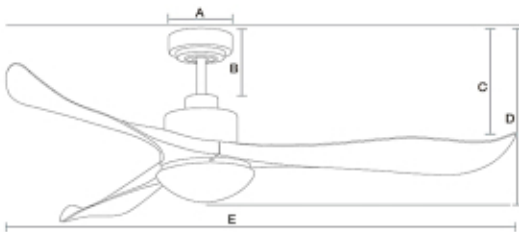

Model : SLICE 56" LED #10750

Spec.Description

1 Product Warranty

*** SLICE 56
LED**

GS-Gray Stone

2 Feature

Model	Motor Type	Body Material	Blades	Blades Material	Fan Sweep (Diameter)	Control Mode	Lighting
SLICE 56"	DC Motor	Steel Plate	3	ABS	56"	Remote Control Only	LED-PC

3 Fan Dimension

Unit : CM.				
A	B	C	D	E
15	20	33.5	35.5	142

4 Power Consumption & Efficiency

Speed	Current(A)	Wattage(W)	Motor Speed (RPM)	Air Flow (CFM)	Efficiency (CFM/W)	m/s
1	0.07	4	70	1483.02	370.76	0.7
2	0.10	8	101	2330.02	291.76	1.9
3	0.23	13	130	2966.04	228.16	1.4
4	0.15	21	160	3813.48	181.59	1.8
5	0.34	32	190	4449.06	139.03	2.1
6	0.07	51	224	5296.50	103.85	2.5