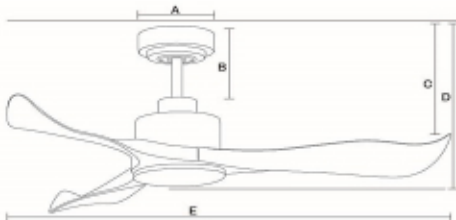

3 Fan Dimension

Unit : CM.				
A	B	C	D	E
15	20	33.5	35.5	106

4 Power Consumption & Efficiency

Speed	Current(A)	Wattage(W)	Motor Speed (RPM)	Air Flow (CFM)	Efficiency (CFM/W)	m/s
1	0.26	55	242	4660.92	84.74	2.2
2	0.22	36	210	4025.34	111.82	1.9
3	0.17	20	162	2754.18	137.71	1.3
4	0.12	9	99	1694.88	188.32	0.8

5 Weight/Size (Carton Box)

Gross Weight (Kgs.)	Net Weight (Kgs.)	Size LxWxH (Cm.)	CU.FT	CUM
7	6	54 x 34 x 22	1.51	0.04