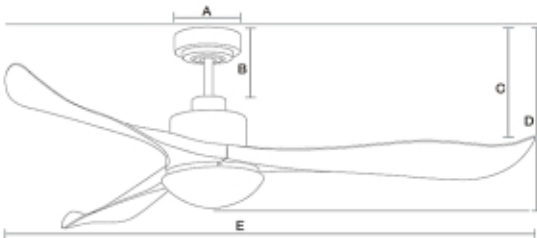

Model : SLICE 42" LED #8060

Spec.Description

1 Product Warranty

★ SLICE 42"
LED

BN-Brushed Nickel / Yellow

2 Feature

Model	Motor Type	Body Material	Blades	Blades Material	Fan Sweep (Diameter)	Control Mode	Lighting
SLICE 42"	AC Motor	Steel Plate	3	ABS	42"	Wall Control	LED-PC

3 Fan Dimension

Unit : CM.				
A	B	C	D	E
15	20	33.5	35.5	106

4 Power Consumption & Efficiency

Speed	Current(A)	Wattage(W)	Motor Speed (RPM)	Air Flow (CFM)	Efficiency (CFM/W)	m/s
1	0.26	55	242	4660.92	84.74	2.2
2	0.22	36	210	4025.34	111.82	1.9
3	0.17	20	162	2754.18	137.71	1.3
4	0.12	9	99	1694.88	188.32	0.8