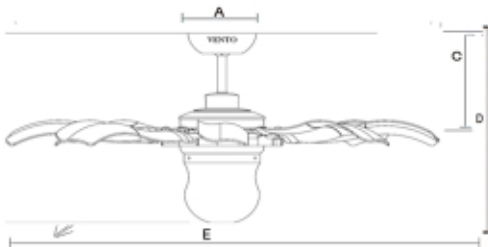

Model : FIORE #11760

Spec.Description

1 Product Warranty

FIORE

2 Feature

Model	Motor Type	Body Material	Blades	Blades Material	Fan Sweep (Diameter)	Control Mode	Lighting
FIORE	AC Motor	Steel Plate	8	Acrylic	40	Remote Control Only	E-14 x3 (not include)

3 Fan Dimension

Unit : CM.				
A	B	C	D	E
16.5	21	28	61	102

4 Power Consumption & Efficiency

Speed	Current(A)	Wattage(W)	Motor Speed (RPM)	Air Flow (CFM)	Efficiency (CFM/W)	m/s
high	0.28	30	1109	1200	40	0.57
midium	0.25	18	802	800	44	0.93
low	0.23	12	573	600	50	1.20