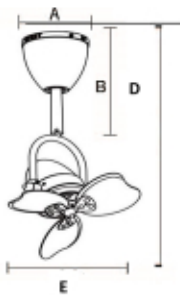

Model : FINO-SWING WC#7810

Spec.Description

1 Product Warranty

FINO
SWING

2 Feature

Model	Motor Type	Body Material	Blades	Blades Material	Fan Sweep (Diameter)	Control Mode	Lighting
FINO-SWING	AC Motor	Steel Plate	3	PhyWood	13"	Wall Control	n/a

3 Fan Dimension

Unit : CM.				
A	B	C	D	E
15	31	n/a	62	33

4 Power Consumption & Efficiency

Speed	Current(A)	Wattage(W)	Motor Speed (RPM)	Air Flow (CFM)	Efficiency (CFM/W)	m/s
high	0.28	30	1109	1200	40	0.57
midium	0.25	18	802	800	44	0.93
low	0.23	12	573	600	50	1.20

5 Weight/Size (Carton Box)

Gross Weight (Kgs.)	Net Weight (Kgs.)	Size LxWxH (Cm.)	CU.FT	CUM
6	4.7	74.2 x 40.2x 20.6	1.38	0.04