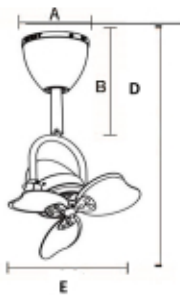

### 2 Feature

Model	Motor Type	Body Material	Blades	Blades Material	Fan Sweep (Diameter)	Control Mode	Lighting
FINO-SWING	AC Motor	Steel Plate	3	PhyWood	13"	Remote Control Only	n/a

### 3 Fan Dimension

Unit : CM.				
A	B	C	D	E
15	31	n/a	62	33