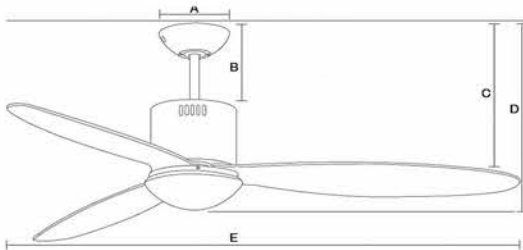

3 Fan Dimension

Unit : CM.				
A	B	C	D	E
15	20	36	38	132

4 Power Consumption & Efficiency

Speed	Current(A)	Wattage(W)	Motor Speed (RPM)	Air Flow (CFM)	Efficiency (CFM/W)	m/s
1	0.26	57	190	4025.34	70.62	1.9
2	0.22	36	122	3389.76	94.16	1.6
3	0.17	20	114	2542.32	127.12	1.2
4	0.12	9	77	1483.02	164.78	0.7

5 Weight/Size (Carton Box)

Gross Weight (Kgs.)	Net Weight (Kgs.)	Size LxWxH (Cm.)	CU.FT	CU.M
7.02	6.39	64.6 x 21.8x 26	1.29	0.04