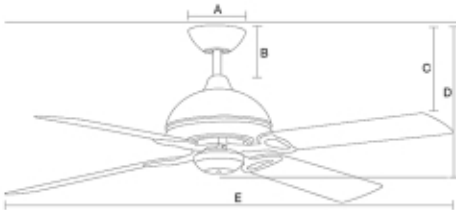

Model : OUTDOOR FAN #5265

Spec.Description

1 Product Warranty

OUTDOOR FAN

WP

2 Feature

Model	Motor Type	Body Material	Blades	Blades Material	Fan Sweep (Diameter)	Control Mode	Lighting
OUTDOOR FAN	AC Motor	Steel - Plate	4	ABS	52"	Pullchain	n/a

3 Fan Dimension

Unit : CM.				
A	B	C	D	E
15	17.5	37	40.5	132

4 Power Consumption & Efficiency

Speed	Current(A)	Wattage(W)	Motor Speed (RPM)	Air Flow (CFM)	Efficiency (CFM/W)
1	0.28	67.2	187	5690.46	84.68
2	0.19	29.3	127	3672.74	125.35
3	0.12	10.4	72	2146.75	206.42