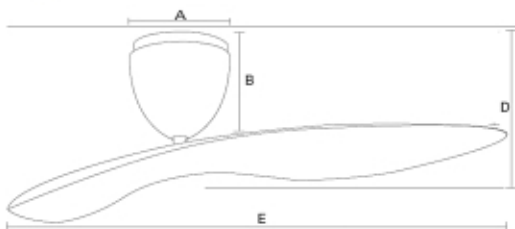

Spec.Description

1 Product Warranty

UNO

2 Feature

Model	Motor Type	Body Material	Blades	Blades Material	Fan Sweep (Diameter)	Control Mode	Lighting
UNO	AC Motor	Aluminium Alloy	1	ABS	54"	Remote	n/a

3 Fan Dimension