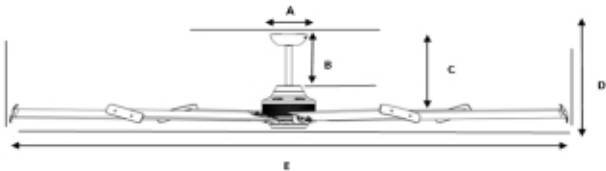

Model : MEGA 100" #24400

Spec.Description

1 Product Warranty

MEGA 100

MB

2 Feature

Model	Motor Type	Body Material	Blades	Blades Material	Fan Sweep (Diameter)	Control Mode	Lighting
MEGA	AC Motor	Steel Plate	6	Aluminum	100"	Remote Control or Wall Control	n/a

3 Fan Dimension

Unit : CM.				
A	B	C	D	E
16.5	27.7	37.7	50	254

4 Power Consumption & Efficiency

Speed	Current(A)	Wattage(W)	Motor Speed (RPM)	Air Flow (CFM)	Efficiency (CFM/W)
H	0.62	135	52	8650	64
M	0.54	70	35	5900	84
L	0.38	26	20	3350	129

5 Weight/Size (Carton Box)

Motor

Gross Weight (Kgs.)	Net Weight (Kgs.)	Size LxWxH (Cm.)	CU.FT	CU.M
18.8	16.1	62.2 x 51.2 x 32.6	3.70	0.10

Blades

Gross Weight (Kgs.)	Net Weight (Kgs.)	Size LxWxH (Cm.)	CU.FT	CU.M
8	5.09	109.9 x 14.4 x 11	1.15	0.03