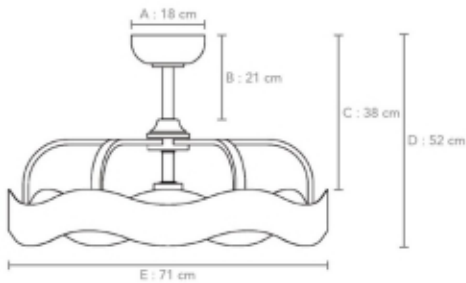

Model : WAVO #26710

Spec.Description

1 Product Warranty

WAVO ✨

2 Feature

Model	Motor Type	Body Material	Blades	Colour Finished	Fan Sweep (Diameter)	Control Mode	Lighting
WAVO	DC Motor	PP	3	Polished Nickel	22"	Remote 6 Speeds	LED

3 Fan Dimension

Unit : CM.				
A	B	C	D	E
18	21	38	52	71

4 Power Consumption & Efficiency

Speed	Current(A)	Wattage(W)	Motor Speed (RPM)	Air Flow (CFM)
1	0.063	4.8	100	1744
2	0.072	6.3	146	2151
3	0.089	9.7	190	3629
4	0.123	14.7	235	4365
5	0.165	22.2	280	5408
6	0.221	32.2	324	6050

5 Weight/Size (Carton Box)

Gross Weight (Kgs.)	Net Weight (Kgs.)	Size LxWxH (Cm.)	CU.FT	CU.M
18.5	11.4	78 x 78 x 40	8.59	0.24