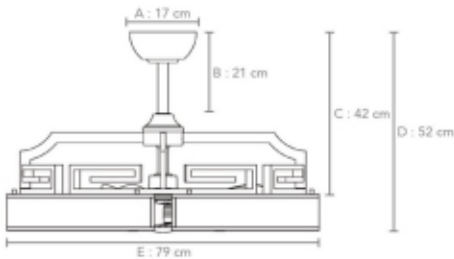

Model : CLARE #27285

Spec.Description

1 Product Warranty

CLARE

Belcaro Walnut

2 Feature

Model	Motor Type	Body Material	Blades	Blades Material	Fan Sweep (Diameter)	Control Mode	Lighting	Lighting Cover
CLARE	DC Motor	Poly-Resin	3	PP	22"	Remote 6 Speeds	E14x8	Steel

3 Fan Dimension

Unit : CM.				
A	B	C	D	E
17	21	42	52	79

4 Power Consumption & Efficiency

Speed	Current(A)	Wattage(W)	Motor Speed (RPM)	Air Flow (CFM)	Efficiency (CFM/W)
1	0.062	3.8	90	1170	308
2	0.069	5.3	135	1925	363
3	0.085	8.2	182	2732	333
4	0.119	13.3	228	3596	270
5	0.159	20.1	275	4450	221
6	0.226	31.9	320	5057	159

5 Weight/Size (Carton Box)

Gross Weight (Kgs.)	Net Weight (Kgs.)	Size LxWxH (Cm.)	CU.FT	CU.M
18.26	10.93	90 x 90 x 40	11.44	0.32