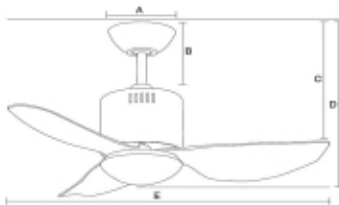

### 2 Feature

Model	Motor Type	Body Material	Blades	Blades Material	Fan Sweep (Diameter)	Control Mode	Lighting
SEABIRD 30"AC DR LED-PC	AC Motor	Steel Plate	3	ABS	30	Wall Control	LED-PC

### 3 Fan Dimension

Unit : CM.				
A	B	C	D	E
15	20	36	38	76