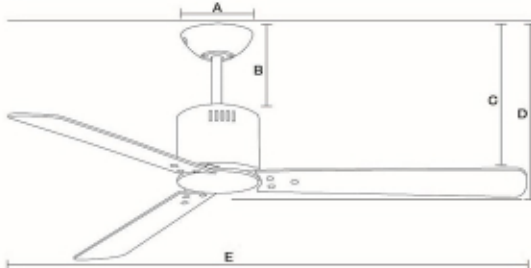

Model : SPIN ABS DC DR #6000

Spec.Description

1 Product Warranty

ORB-Brown

2 Feature

Model	Motor Type	Body Material	Blades	Blades Material	Fan Sweep (Diameter)	Control Mode	Lighting
SPIN ABS DC DR	DC Motor	Steel Plate	3	ABS	52"	Remote Control Only	n/a

3 Fan Dimension

Unit : CM.				
A	B	C	D	E
17.5	n/a	21	29	132

4 Power Consumption & Efficiency

Speed	Current(A)	Wattage(W)	Motor Speed (RPM)	Air Flow (CFM)	Efficiency (CFM/W)	m/s
1	0.040	2.8	72	1483.02	529.65	0.7
2	0.056	4.5	97	2118.60	470.80	1.0
3	0.072	6.0	114	2542.32	423.72	1.2
4	0.115	10.8	147	3177.90	294.25	1.5
5	0.168	16.7	174	3813.48	228.35	1.8
6	0.276	30.2	213	4872.78	161.35	2.3