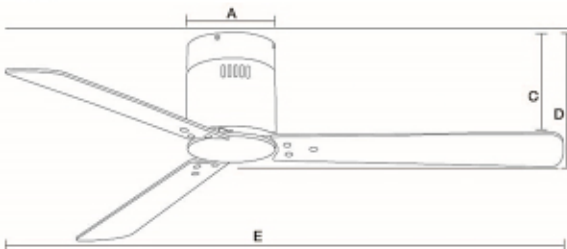

Model : SPIN ABS DC HR #6000

Spec.Description

1 Product Warranty

BN-White

2 Feature

Model	Motor Type	Body Material	Blades	Blades Material	Fan Sweep (Diameter)	Control Mode	Lighting
SPIN ABS DC HR	DC Motor	Steel Plate	3	ABS	52"	Remote Control Only	n/a

3 Fan Dimension

Unit : CM.				
A	B	C	D	E
17.5	n/a	21	29	132

4 Power Consumption & Efficiency

Speed	Current(A)	Wattage(W)	Motor Speed (RPM)	Air Flow (CFM)	Efficiency (CFM/W)	m/s
1	0.040	2.8	72	1483.02	529.65	0.7
2	0.056	4.5	97	2118.60	470.80	1.0
3	0.072	6.0	114	2542.32	423.72	1.2
4	0.115	10.8	147	3177.90	294.25	1.5
5	0.168	16.7	174	3813.48	228.35	1.8
6	0.276	30.2	213	4872.78	161.35	2.3