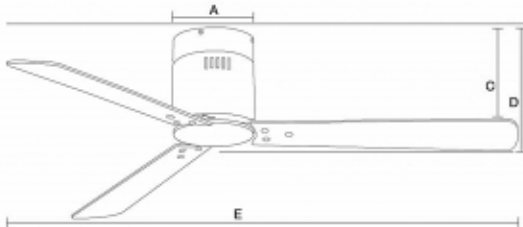

3 Fan Dimension

Unit : CM.				
A	B	C	D	E
17.5	n/a	21	23	132

4 Power Consumption & Efficiency

Speed	Current(A)	Wattage(W)	Motor Speed (RPM)	Air Flow (CFM)	Efficiency (CFM/W)	m/s
1	0.26	61	187	3347.39	54.88	1.58
2	0.24	29	180	3177.90	53.86	1.5
3	0.22	40	155	2542.32	63.56	1.2
4	0.19	28	140	2330.46	83.23	1.1

5 Weight/Size (Carton Box)

Gross Weight (Kgs.)	Net Weight (Kgs.)	Size LxWxH (Cm.)	CU.FT	CU.M
6.32	5.69	64.6 x 21.8x 26	1.29	0.04