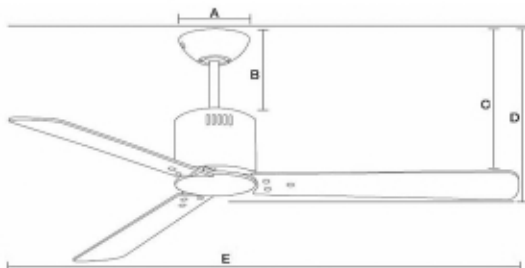

3 Fan Dimension

Unit : CM.				
A	B	C	D	E
15	20	36	38	132

4 Power Consumption & Efficiency

Speed	Current(A)	Wattage(W)	Motor Speed (RPM)	Air Flow (CFM)	Efficiency (CFM/W)	m/s
1	0.040	2.8	72	1483.02	529.65	0.7
2	0.056	4.5	97	2118.60	470.80	1.0
3	0.072	6.0	114	2542.32	423.72	1.2
4	0.115	10.8	147	3177.90	294.25	1.5
5	0.168	16.7	174	3813.48	228.35	1.8
6	0.276	30.2	213	4872.78	161.35	2.3

5 Weight/Size (Carton Box)

Gross Weight (Kgs.)	Net Weight (Kgs.)	Size LxWxH (Cm.)	CU.FT	CU.M
5.9	5.27	64.6 x 21.8x 26	1.29	0.04