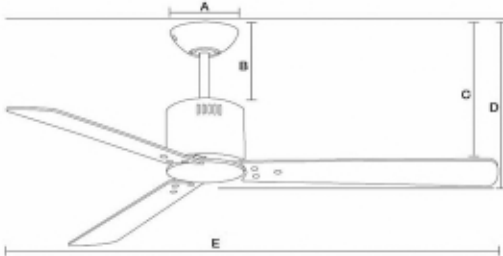

3 Fan Dimension

Unit : CM.				
A	B	C	D	E
17.5	n/a	20	24	132

4 Power Consumption & Efficiency

Speed	Current(A)	Wattage(W)	Motor Speed (RPM)	Air Flow (CFM)	Efficiency (CFM/W)	m/s
1	0.26	56	194	3389.76	60.53	1.6
2	0.22	35	163	2754.18	78.69	1.3
3	0.17	20	123	2118.60	105.93.	1.0
4	0.12	9	81	1271.16	141.24	0.6

5 Weight/Size (Carton Box)

Gross Weight (Kgs.)	Net Weight (Kgs.)	Size LxWxH (Cm.)	CU.FT	CU.M
5.97	5.32	64.6 x 21.8 x 26	1.29	0.04